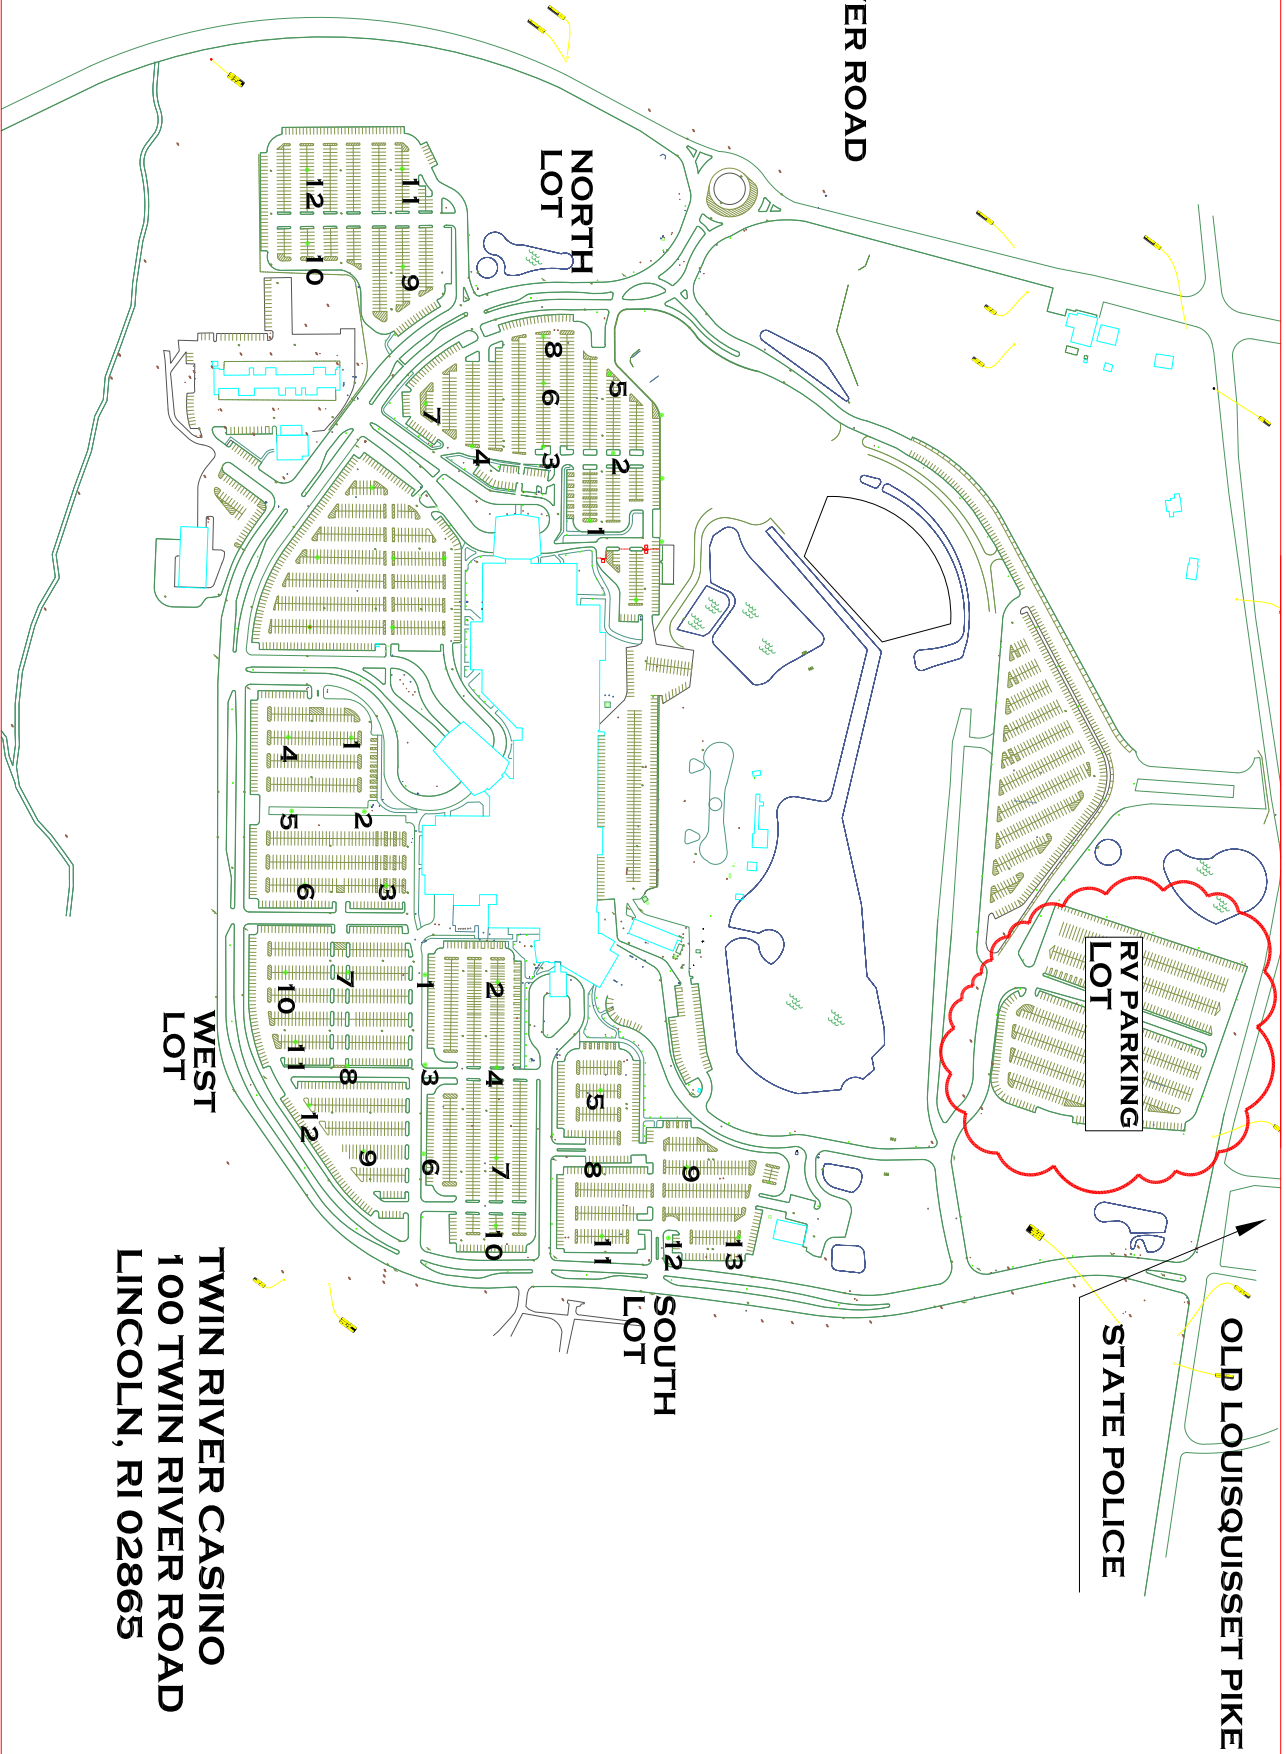

2025 Rhode Island RV SHOW

Move In/Out and Staging

RV STAGING: Pre-Show:

Twin Rivers Casino- See Map

Monday, February 17 through Thursday, January 20

8am to 7pm

*See color coded staging map for assigned locations

Post-Show Staging:

Sunday, February 23 through Tuesday, February 25

5pm Sunday through 7pm Tuesday

MOVE IN:

Wednesday, February 19:

8:00 am Petes
Campers Inn

Thursday, February 20:

8:00 am Petes
Campers Inn

10 x 10 VENDORS

12:00 noon- 6PM 10 x 10 Vendors

3:00 pm Longview

MOVE OUT:

Sunday, February 23:

5:00 pm Everything must be removed from buildings by
11:00pm **NO EXCEPTIONS**

**SEE FINES AND DISQUALIFICATIONS FOR EARLY MOVE-OUT AND TEAR DOWN
ON WEBSITE**

TWIN RIVER ROAD

NORTH LOT

WEST LOT

SOUTH LOT

RV PARKING LOT

STATE POLICE

OLD LOUISISSET PIKE

TWIN RIVER CASINO
100 TWIN RIVER ROAD
LINCOLN, RI 02865