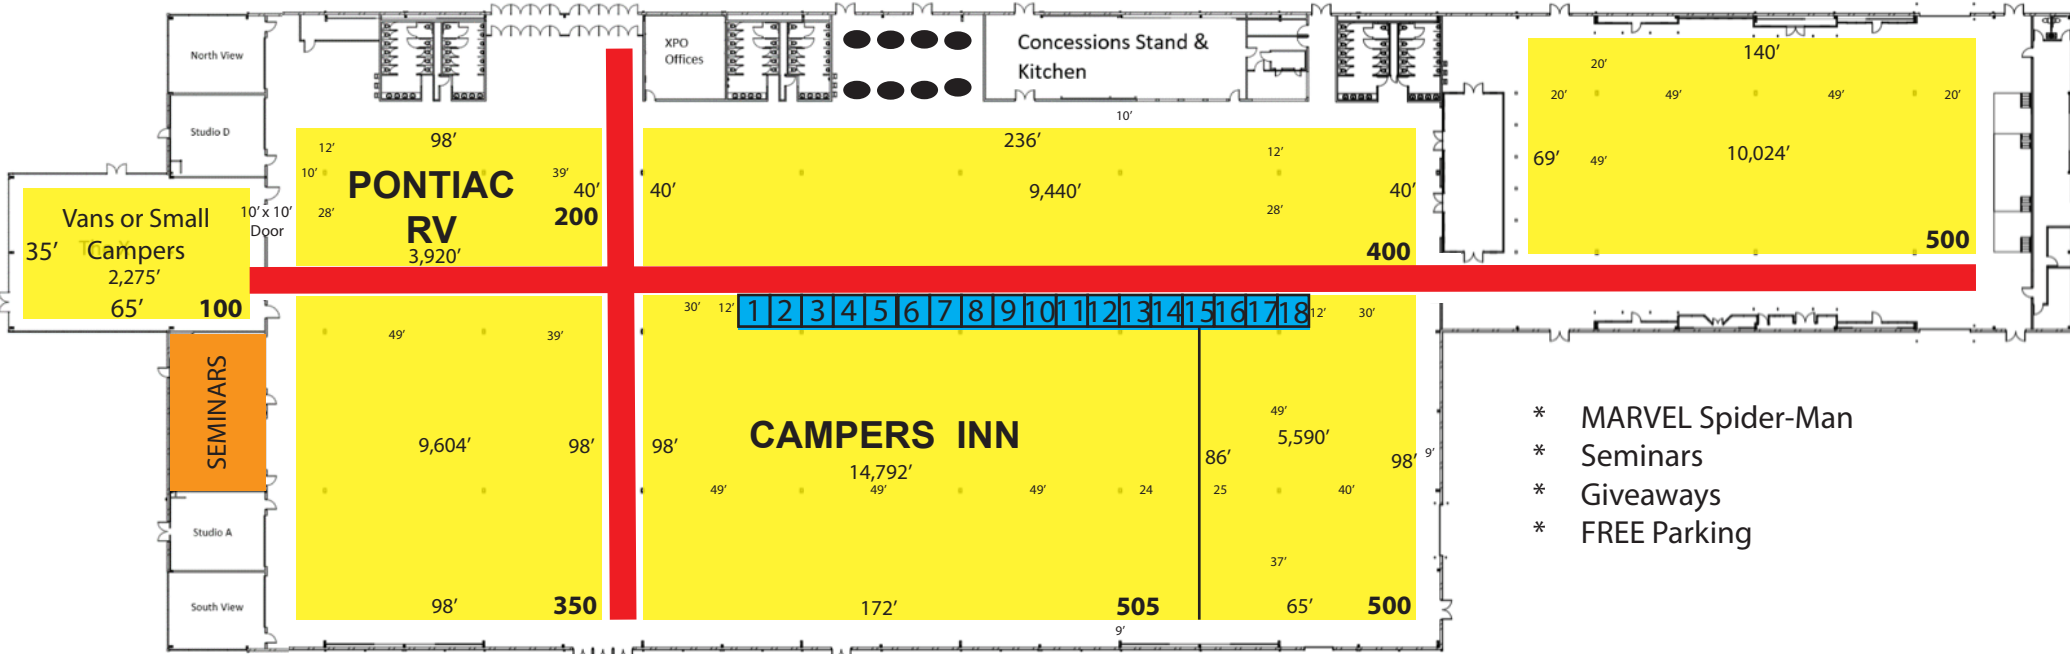

RV SUPER SHOWS
www.rvsupershow.com

Davenport RV Show

January 31-February 2, 2025

BEND XPO

922 Mississippi Pkwy.
East Moline, Ill 61244

\$8.00 Per adult
FREE Under 16

ENTRANCE

- * MARVEL Spider-Man
- * Seminars
- * Giveaways
- * FREE Parking