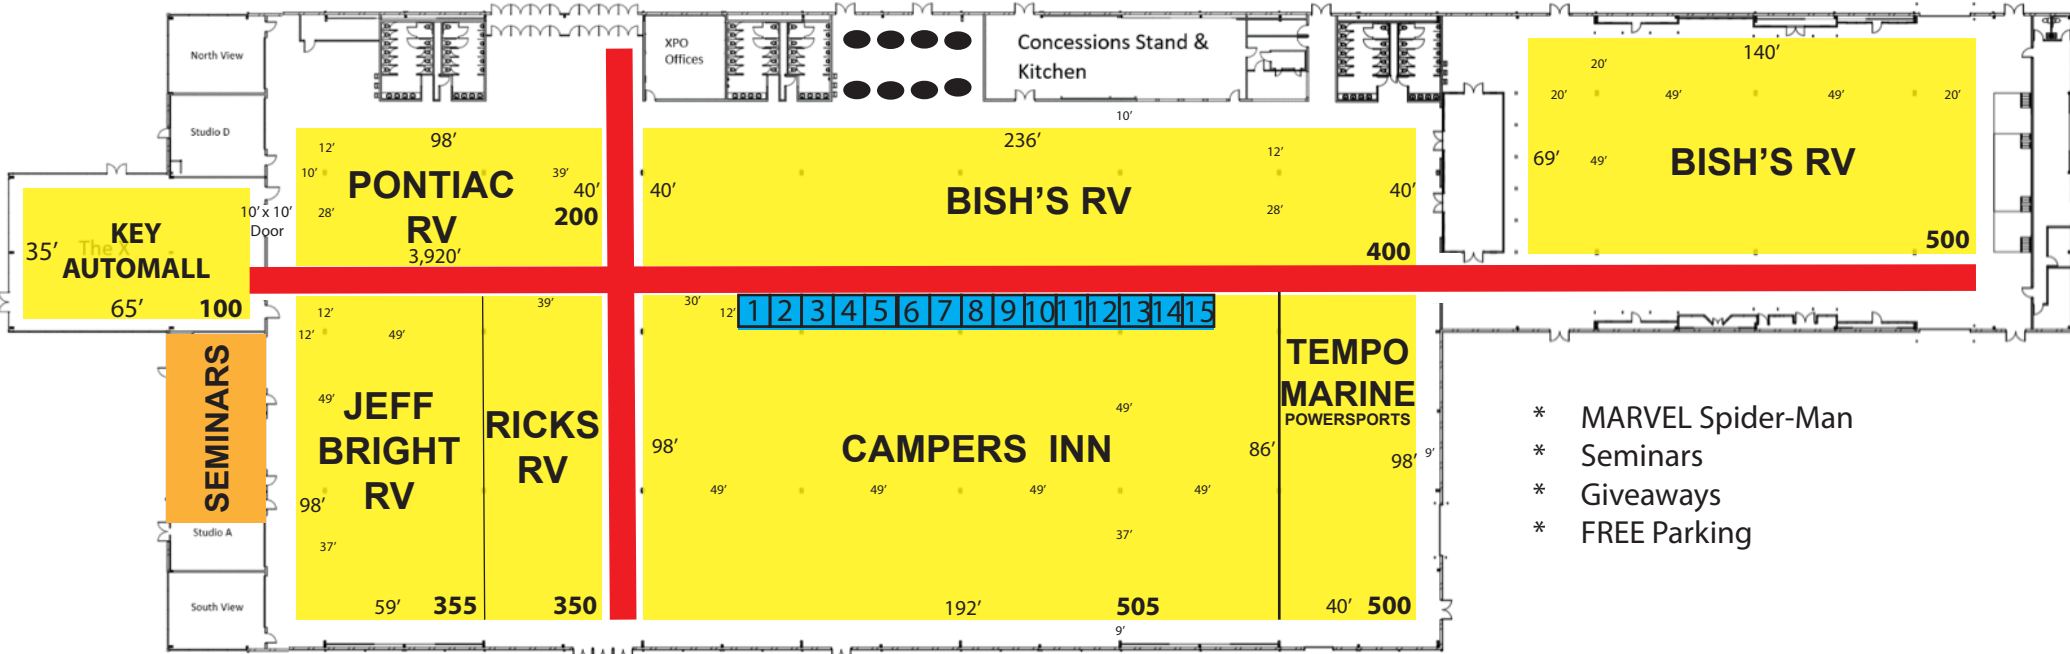

RV SUPER SHOWS
www.rvsupershow.com

Davenport RV Show

January 31-February 2, 2025

BEND XPO

922 Mississippi Pkwy.
East Moline, Ill 61244

\$8.00 Per adult
FREE Under 16

ENTRANCE

- * MARVEL Spider-Man
- * Seminars
- * Giveaways
- * FREE Parking