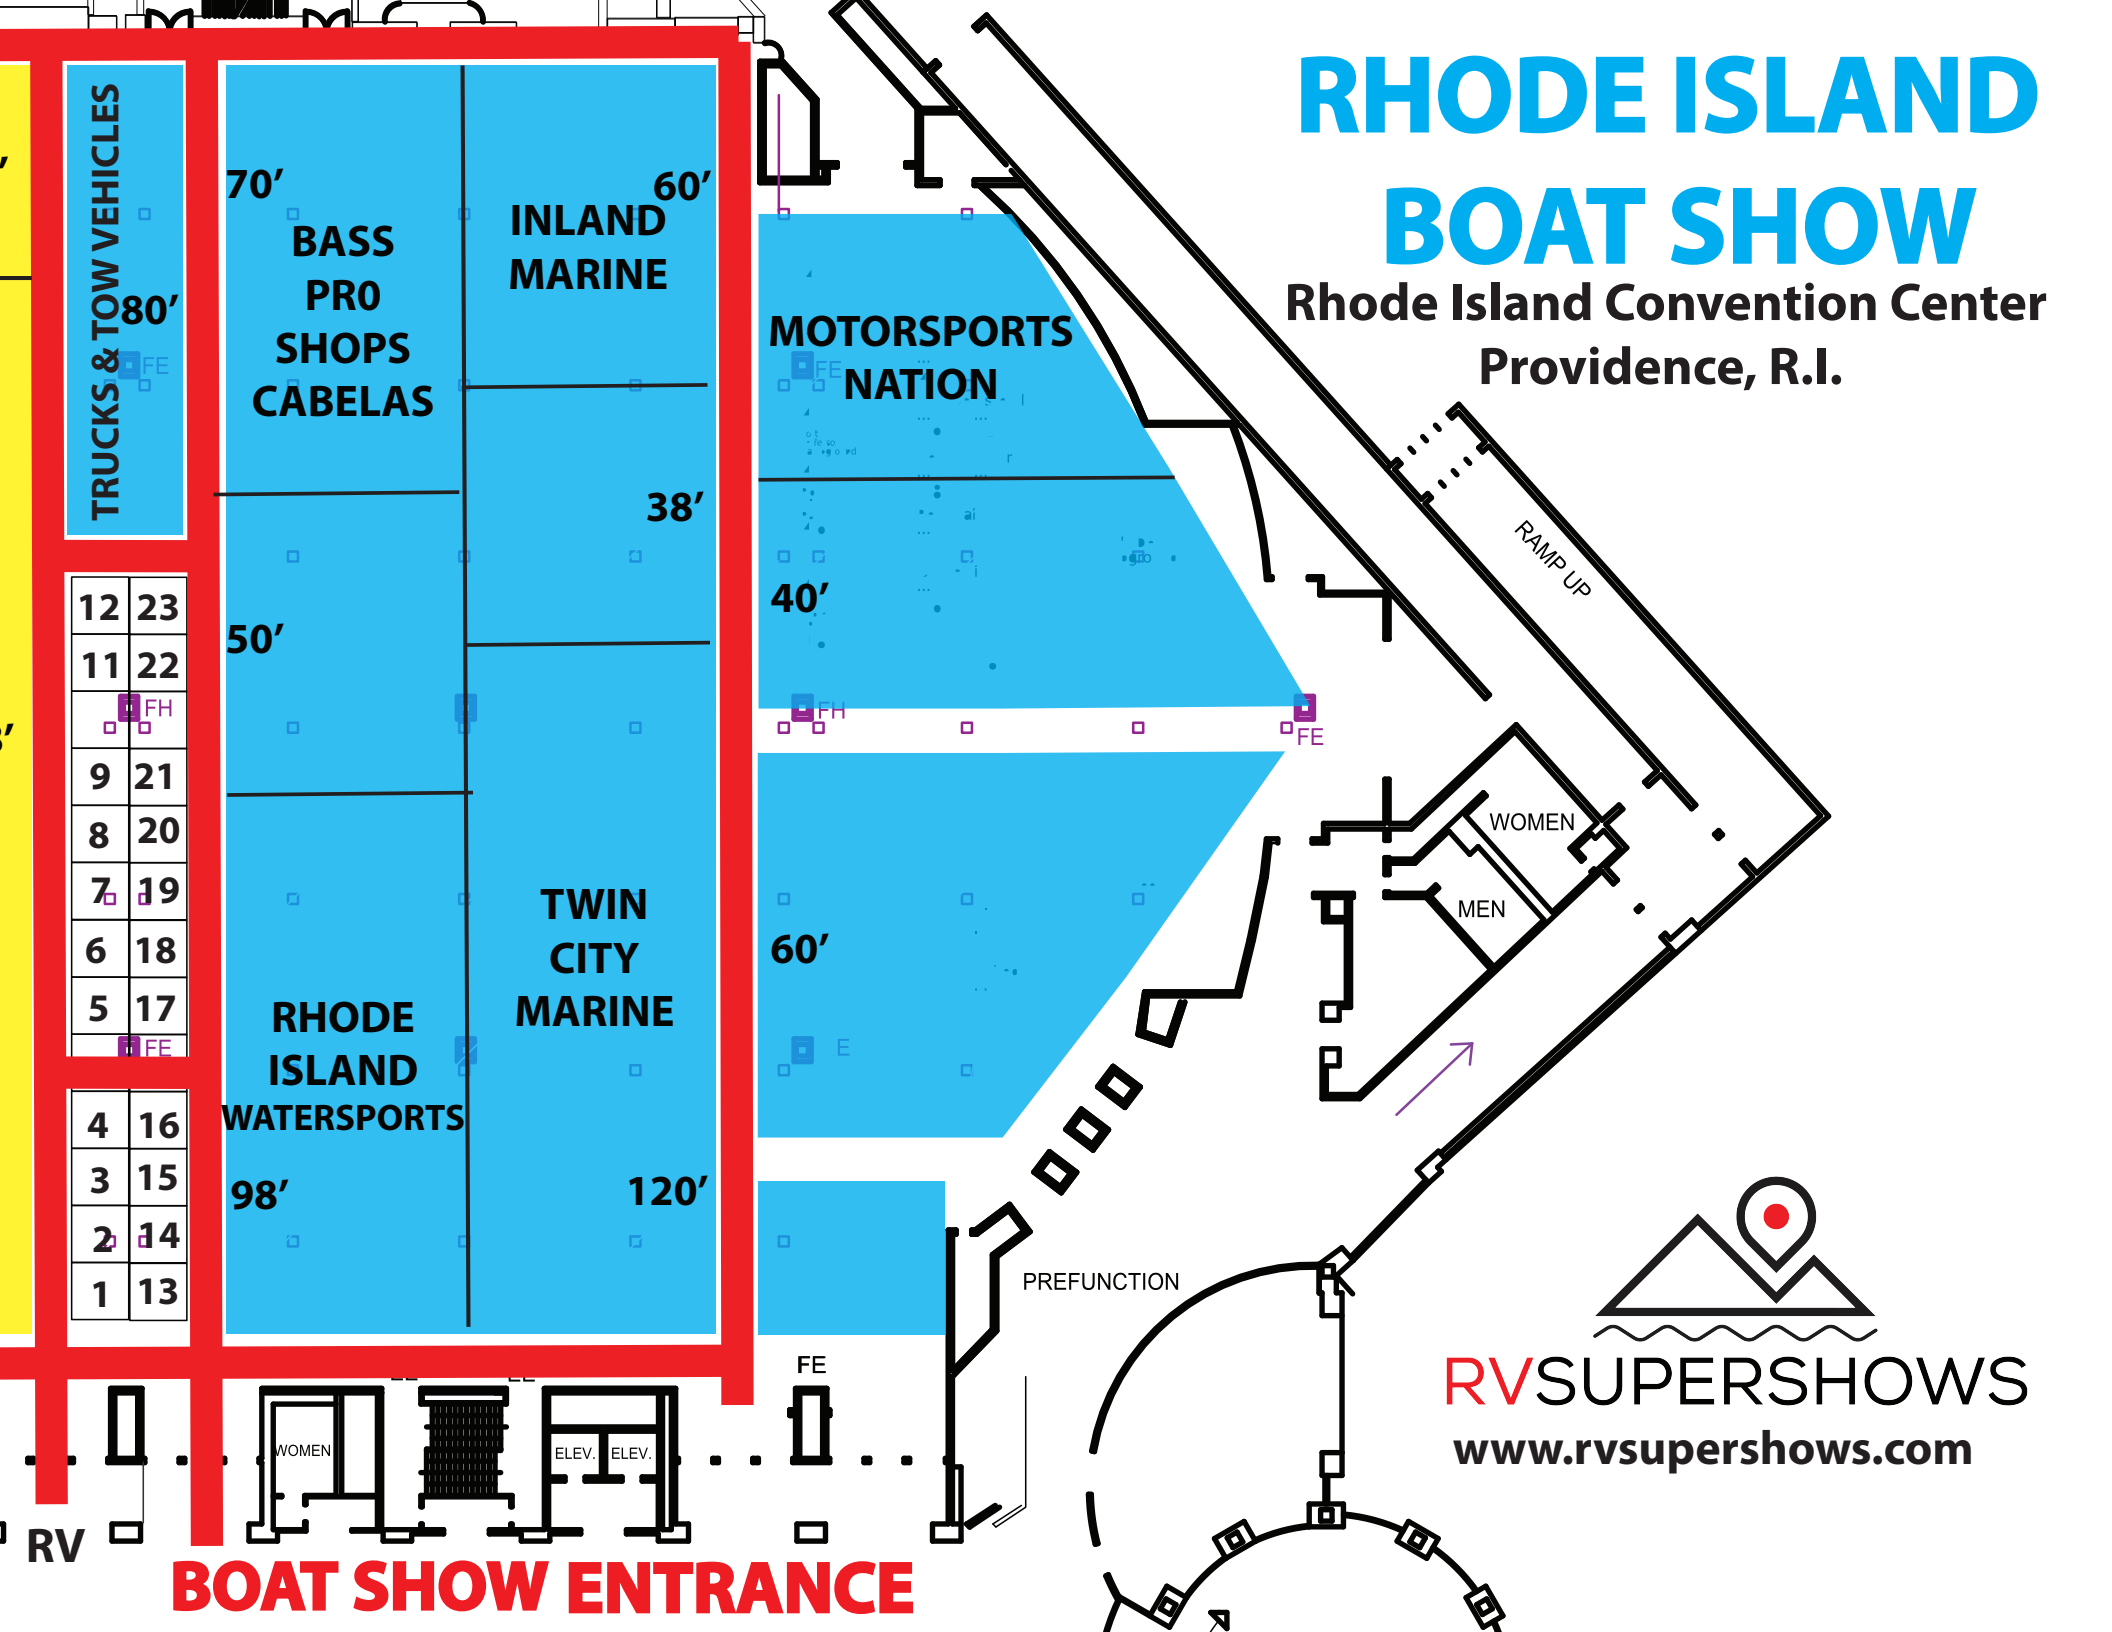

RHODE ISLAND BOAT SHOW

Rhode Island Convention Center
Providence, R.I.

TRUCKS & TOW VEHICLES

12	23
11	22
	FH
9	21
8	20
7	19
6	18
5	17
	FE

4	16
3	15
2	14
1	13

70'
BASS
PRO
SHOPS
CABELAS

60'
INLAND
MARINE

MOTORSPORTS
NATION

50'

38'

40'

98'
RHODE
ISLAND
WATERSPORTS

120'
TWIN
CITY
MARINE

60'

RAMP UP

WOMEN